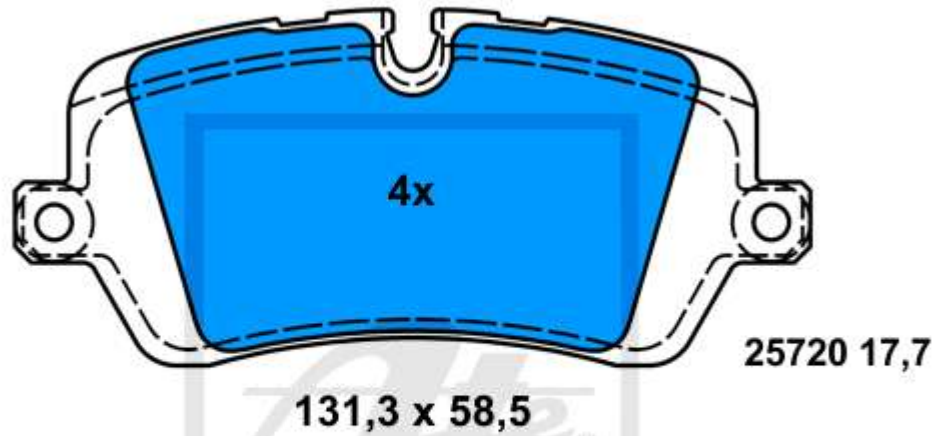

13.0460-2604.2 602604

Applications:

LAND ROVER RANGE ROVER IV (LG) (12-)
LAND ROVER RANGE ROVER SPORT (LW) (13-)