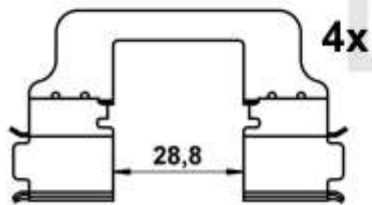

13.0460-2604.2 602604

Applications:

LAND ROVER RANGE ROVER IV (LG) (12-)
LAND ROVER RANGE ROVER SPORT (LW) (13-)