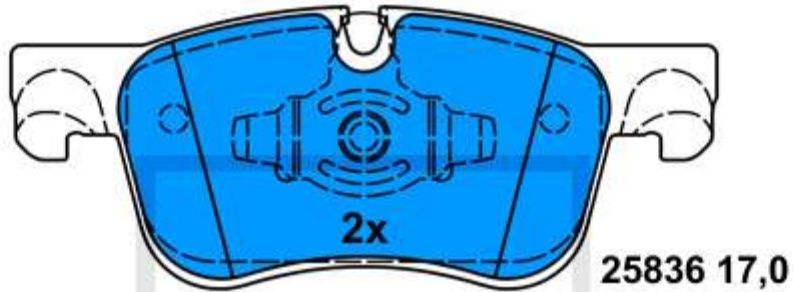

13.0460-7305.2 607305

Applications:

CITROEN C4 II GRAND PICASSO (13-)
CITROEN C4 II PICASSO (13-)

155,1 x 61,9