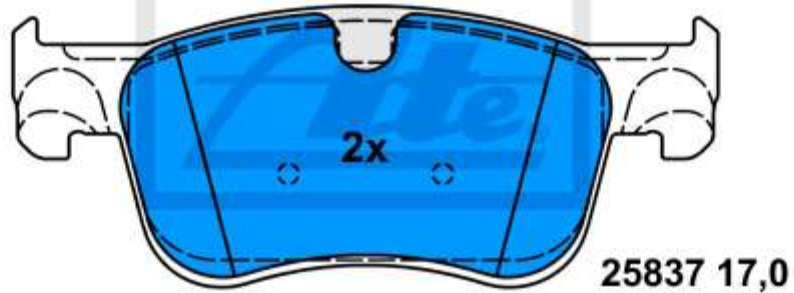

13.0460-7305.2 607305

Applications:

CITROEN C4 II GRAND PICASSO (13-)
CITROEN C4 II PICASSO (13-)

155,1 x 61,9