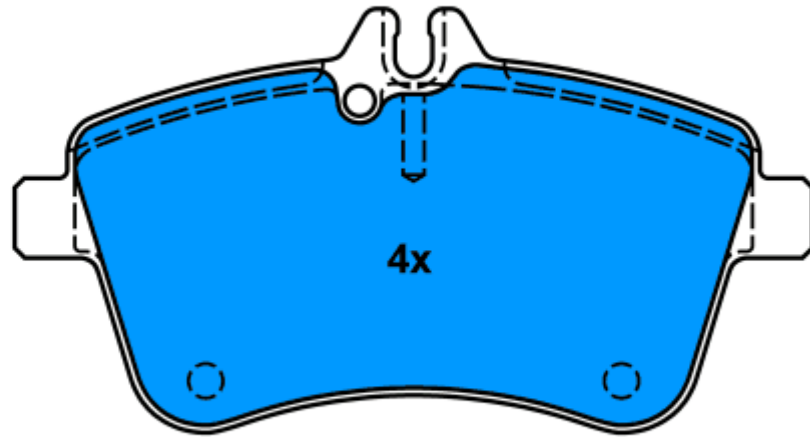

Ate

13.0460-2708.2 602708

Applications:

MERCEDES BENZ A-Klasse (W169) (04-)
MERCEDES BENZ B-Klasse (W245) (05-)

23881 20,0

131,6 x 69,8