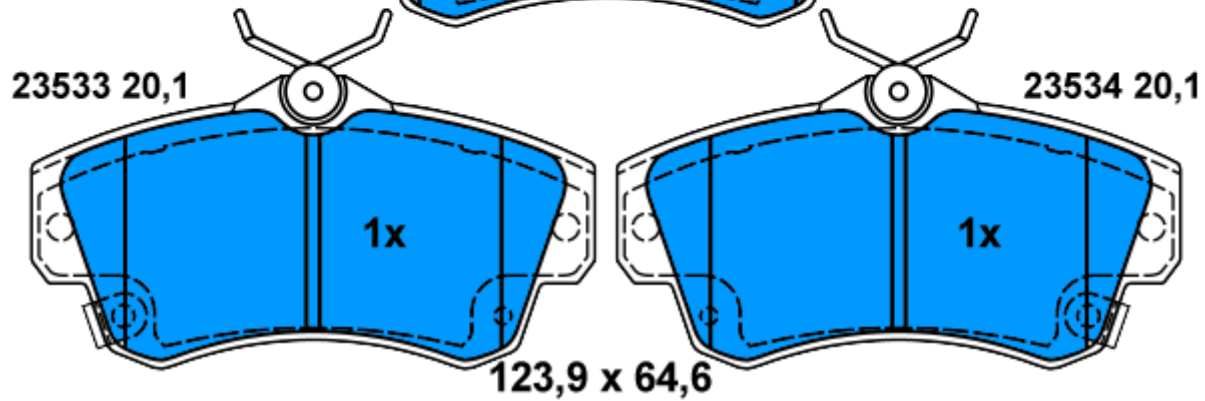

13.0460-2959.2 602959

Applications:

CHRYSLER PT CRUISER (00-)