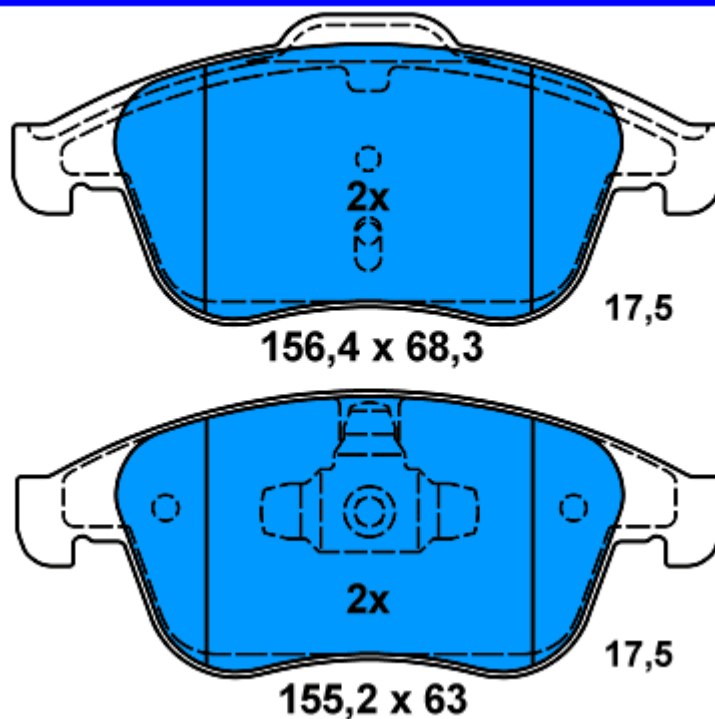

NEW ATE PAD ON STOCK

13.0460-5862.2 605862

21688 15,3

119,6 x 42,5

General applications - Details see Detail List

TOYOTA PREVIA (90-00)

NEW ATE PAD ON STOCK

13.0460-7249.2 607249