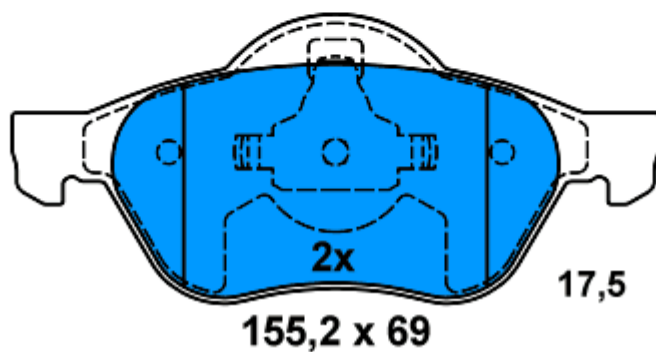

NEW ATE PAD ON STOCK

13.0460-7248.2 607248

General applications - Details see Detail List

RENAULT LAGUNA III Coupe (07-)
RENAULT LAGUNA III Grandtour (07-)
RENAULT LAGUNA III Limousine (07-)