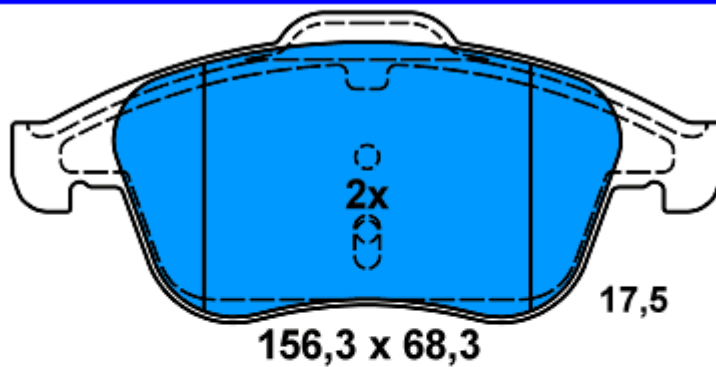

NEW ATE PAD ON STOCK

13.0460-7250.2 607250

General applications - Details see Detail List

RENAULT LAGUNA III Coupe (07-)
RENAULT LAGUNA III Grandtour (07-)
RENAULT LAGUNA III Limousine (07-)