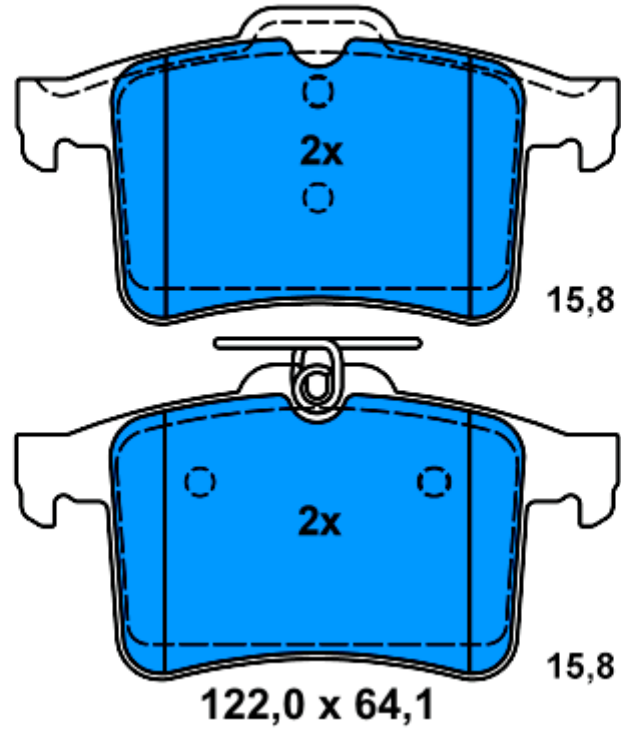

13.0460-7255.2 607255

Applications:

JAGUAR TYPE XF (X250) (08-)