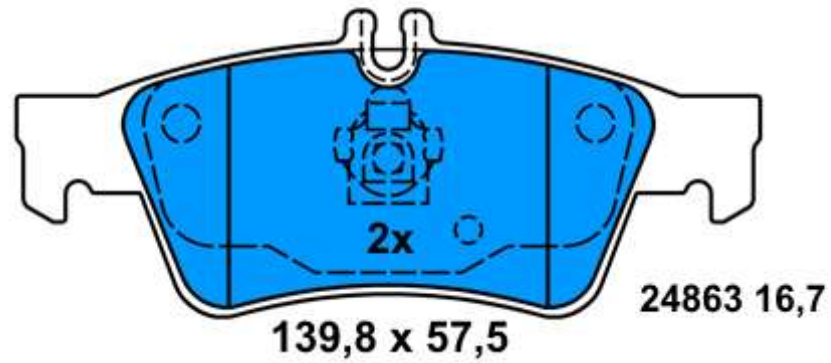

					<p>OE numbers per ATE pn.</p>	 <p>e.g. replaced pn. / miscellaneous</p>
---	---	---	---	---	-------------------------------	--

SEV - Wheel sensor front

13.0460-7259.2 607259

24862 16,7

24863 16,7

Applications: