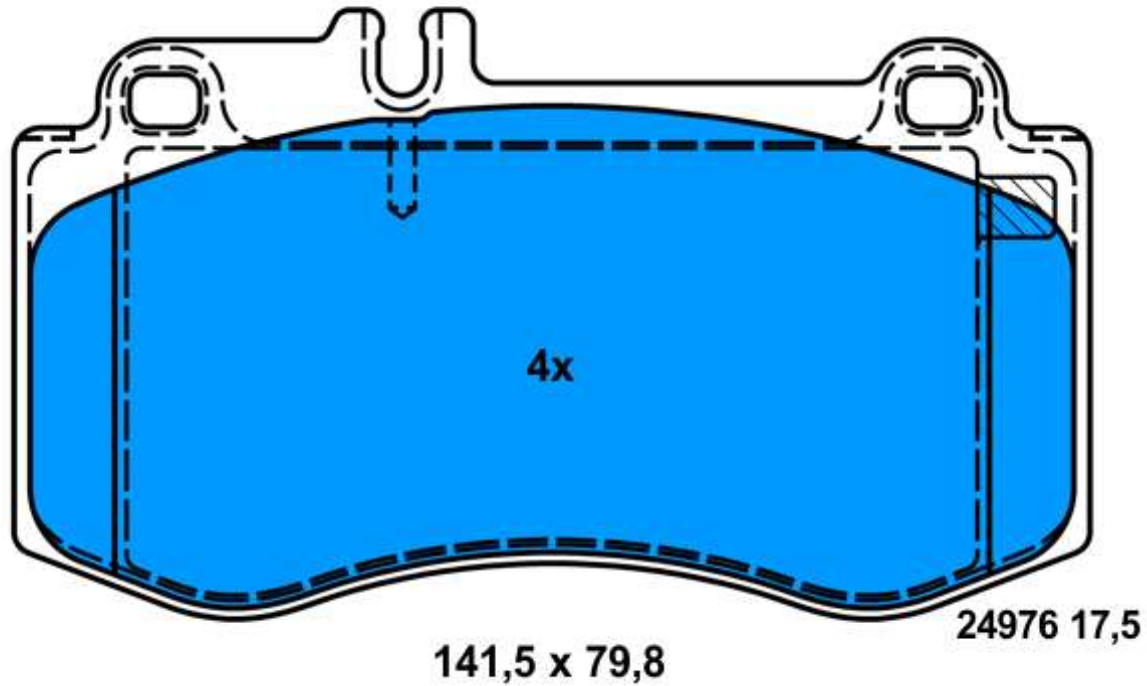

13.0460-4863.2 604863

Applications:

- MERCEDES BENZ CLS-Klasse (X218) Shooting Brake (12-)
- MERCEDES BENZ E-Class (S212) Estate (09-)
- MERCEDES BENZ E-Class (W212) Saloon (09-)