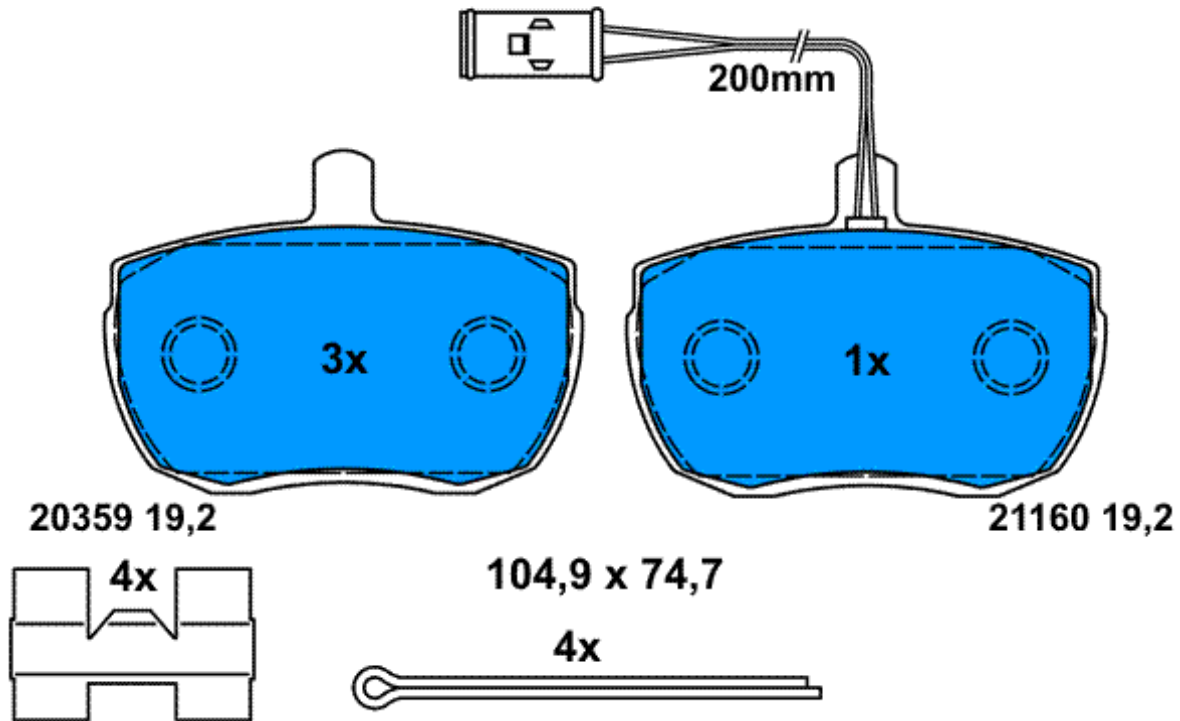

13.0460-6926.2 606926

**Applications:**

LAND ROVER DISCOVERY I (89-98)  
Classic PKW LAND ROVER RANGE ROVER I (70-94)

13.0460-6922.2 606922

**Applications:**

LAND ROVER DISCOVERY I (89-98)  
LAND ROVER DISCOVERY II (94-04)  
Classic PKW LAND ROVER DEFENDER (LD) (90-)