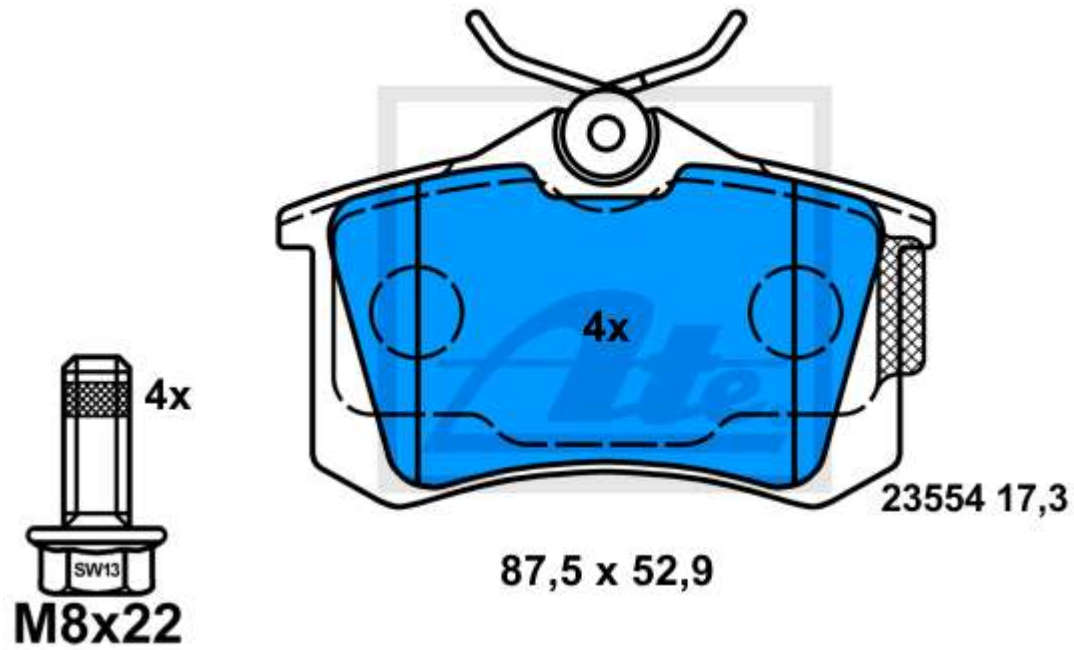

13.0460-2787.2 602787

Applications:

SEAT LEON III (5F) / SC / ST (12-)
SEAT LEON III (5F) ST X-Perience (14-)
SKODA OCTAVIA III (5E) (12-)