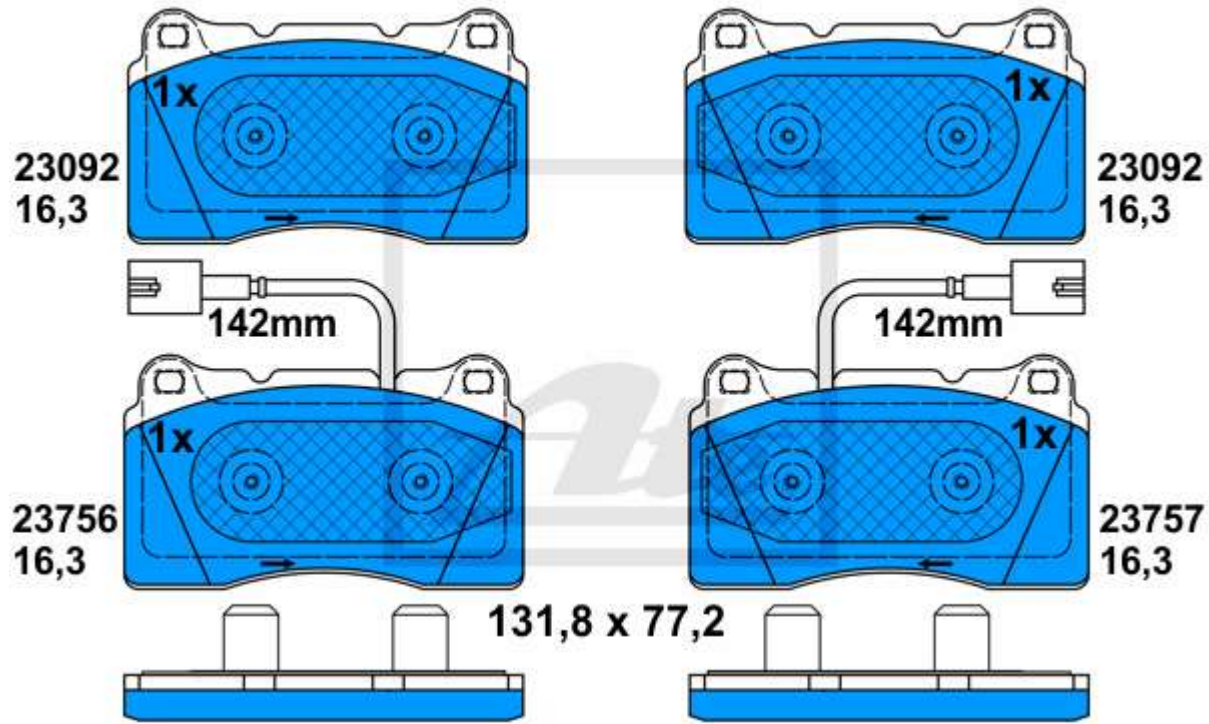

13.0460-4854.2 604854

Applications:

ALFA ROMEO GIULIETTA (10-)